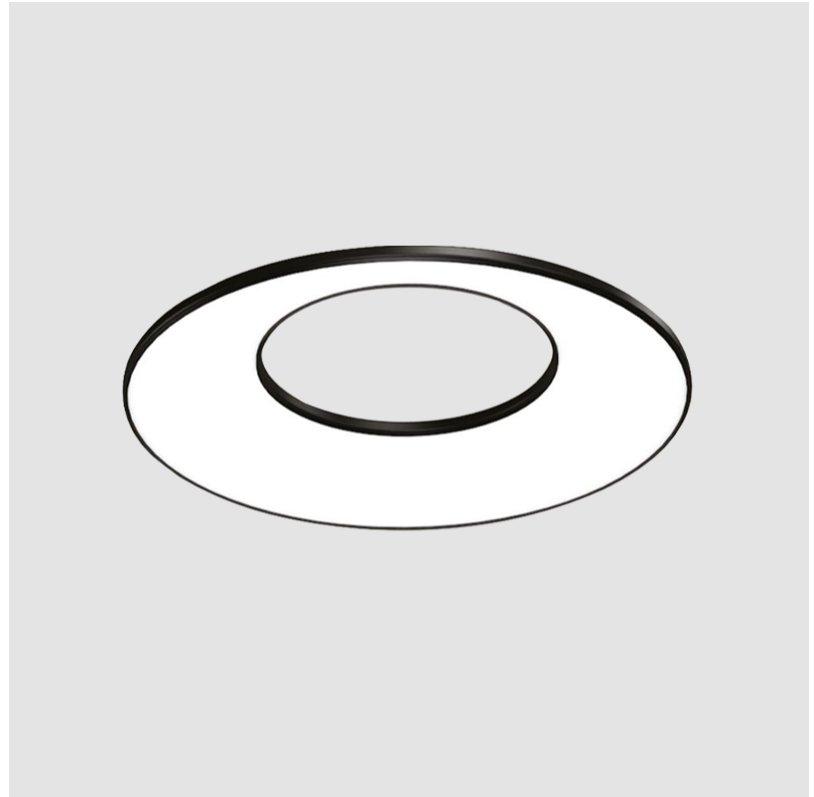

PROJECT	_____
TYPE	_____
SPECIFIER	_____
QUANTITY	_____
DATE	_____

HARMONY RING SURFACE

A52039- - -
base number   Color   Finish   Diffuser
                         Temperature   Options   Options

1. To build a product code in our configurator select the specify button on the base model # product page
2. To build a manual product code on this datasheet choose from the options listed below in blue font and add the suffix to the base model #

GENERAL

Series: Harmony Ring
Partner: Ivela
Division: Architectural
Installation: Surface
Product Type: Panels
Mounting Location: Ceiling
Light Distribution: Direct

PHYSICAL

Shape: Round
Diameter (mm): 899
Diameter (in): 35 ³/₈
Height (mm): 19
Height (in): 3/4
Diffuser: [PMMA - Opal / Prismatic](#)
Fixture Finish: [WHI / BLK / GLD](#)
Fixture Material: Aluminum

ELECTRICAL

Lamp Type: LED
Input Wattage (W): 56
Dimming: Tri-Mode (Non-Dimming and Phase Dimming (120Vac only) and 0-10V Dimming)
Driver Included: No
Driver Location: Remote
Driver Type: Constant Voltage - Universal
Driver Class: Class 2
Housing: ENCP 5 (ERP) ENCP 8 (SC Power)
Input Voltage (V): 120 - 277
Output Voltage (V): 24

LED

Color Temperature (°K): [2700 / 3000 / 3500 / 4000](#)
Max. Delivered Lumen (lm): 4032 / 4200 / 4325 / 4452
Nominal Lumen (lm): 6720 / 7000 / 7208 / 7420
CRI: >93 CRI
Lamp Life (hrs): 50000

OPTICAL

RATINGS AND CERTIFICATIONS

Certified By: CSA Certified to UL and CSA Standards
IP rating: IP20

Ø899mm 35 ³/₈"