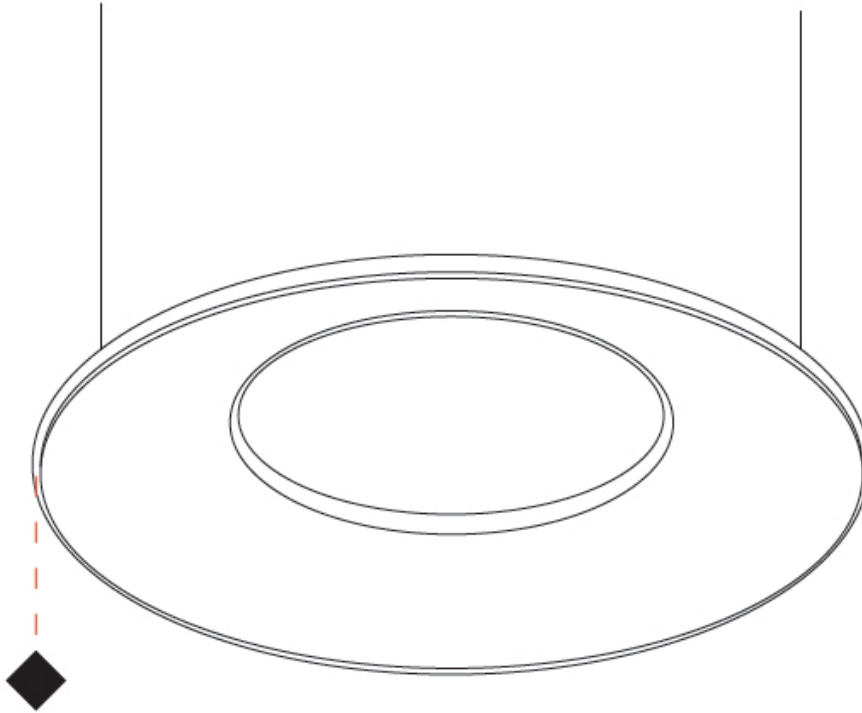

HARMONY RING SUSPENSION

A51067-

PROJECT	_____
TYPE	_____
SPECIFIER	_____
QUANTITY	_____
DATE	_____